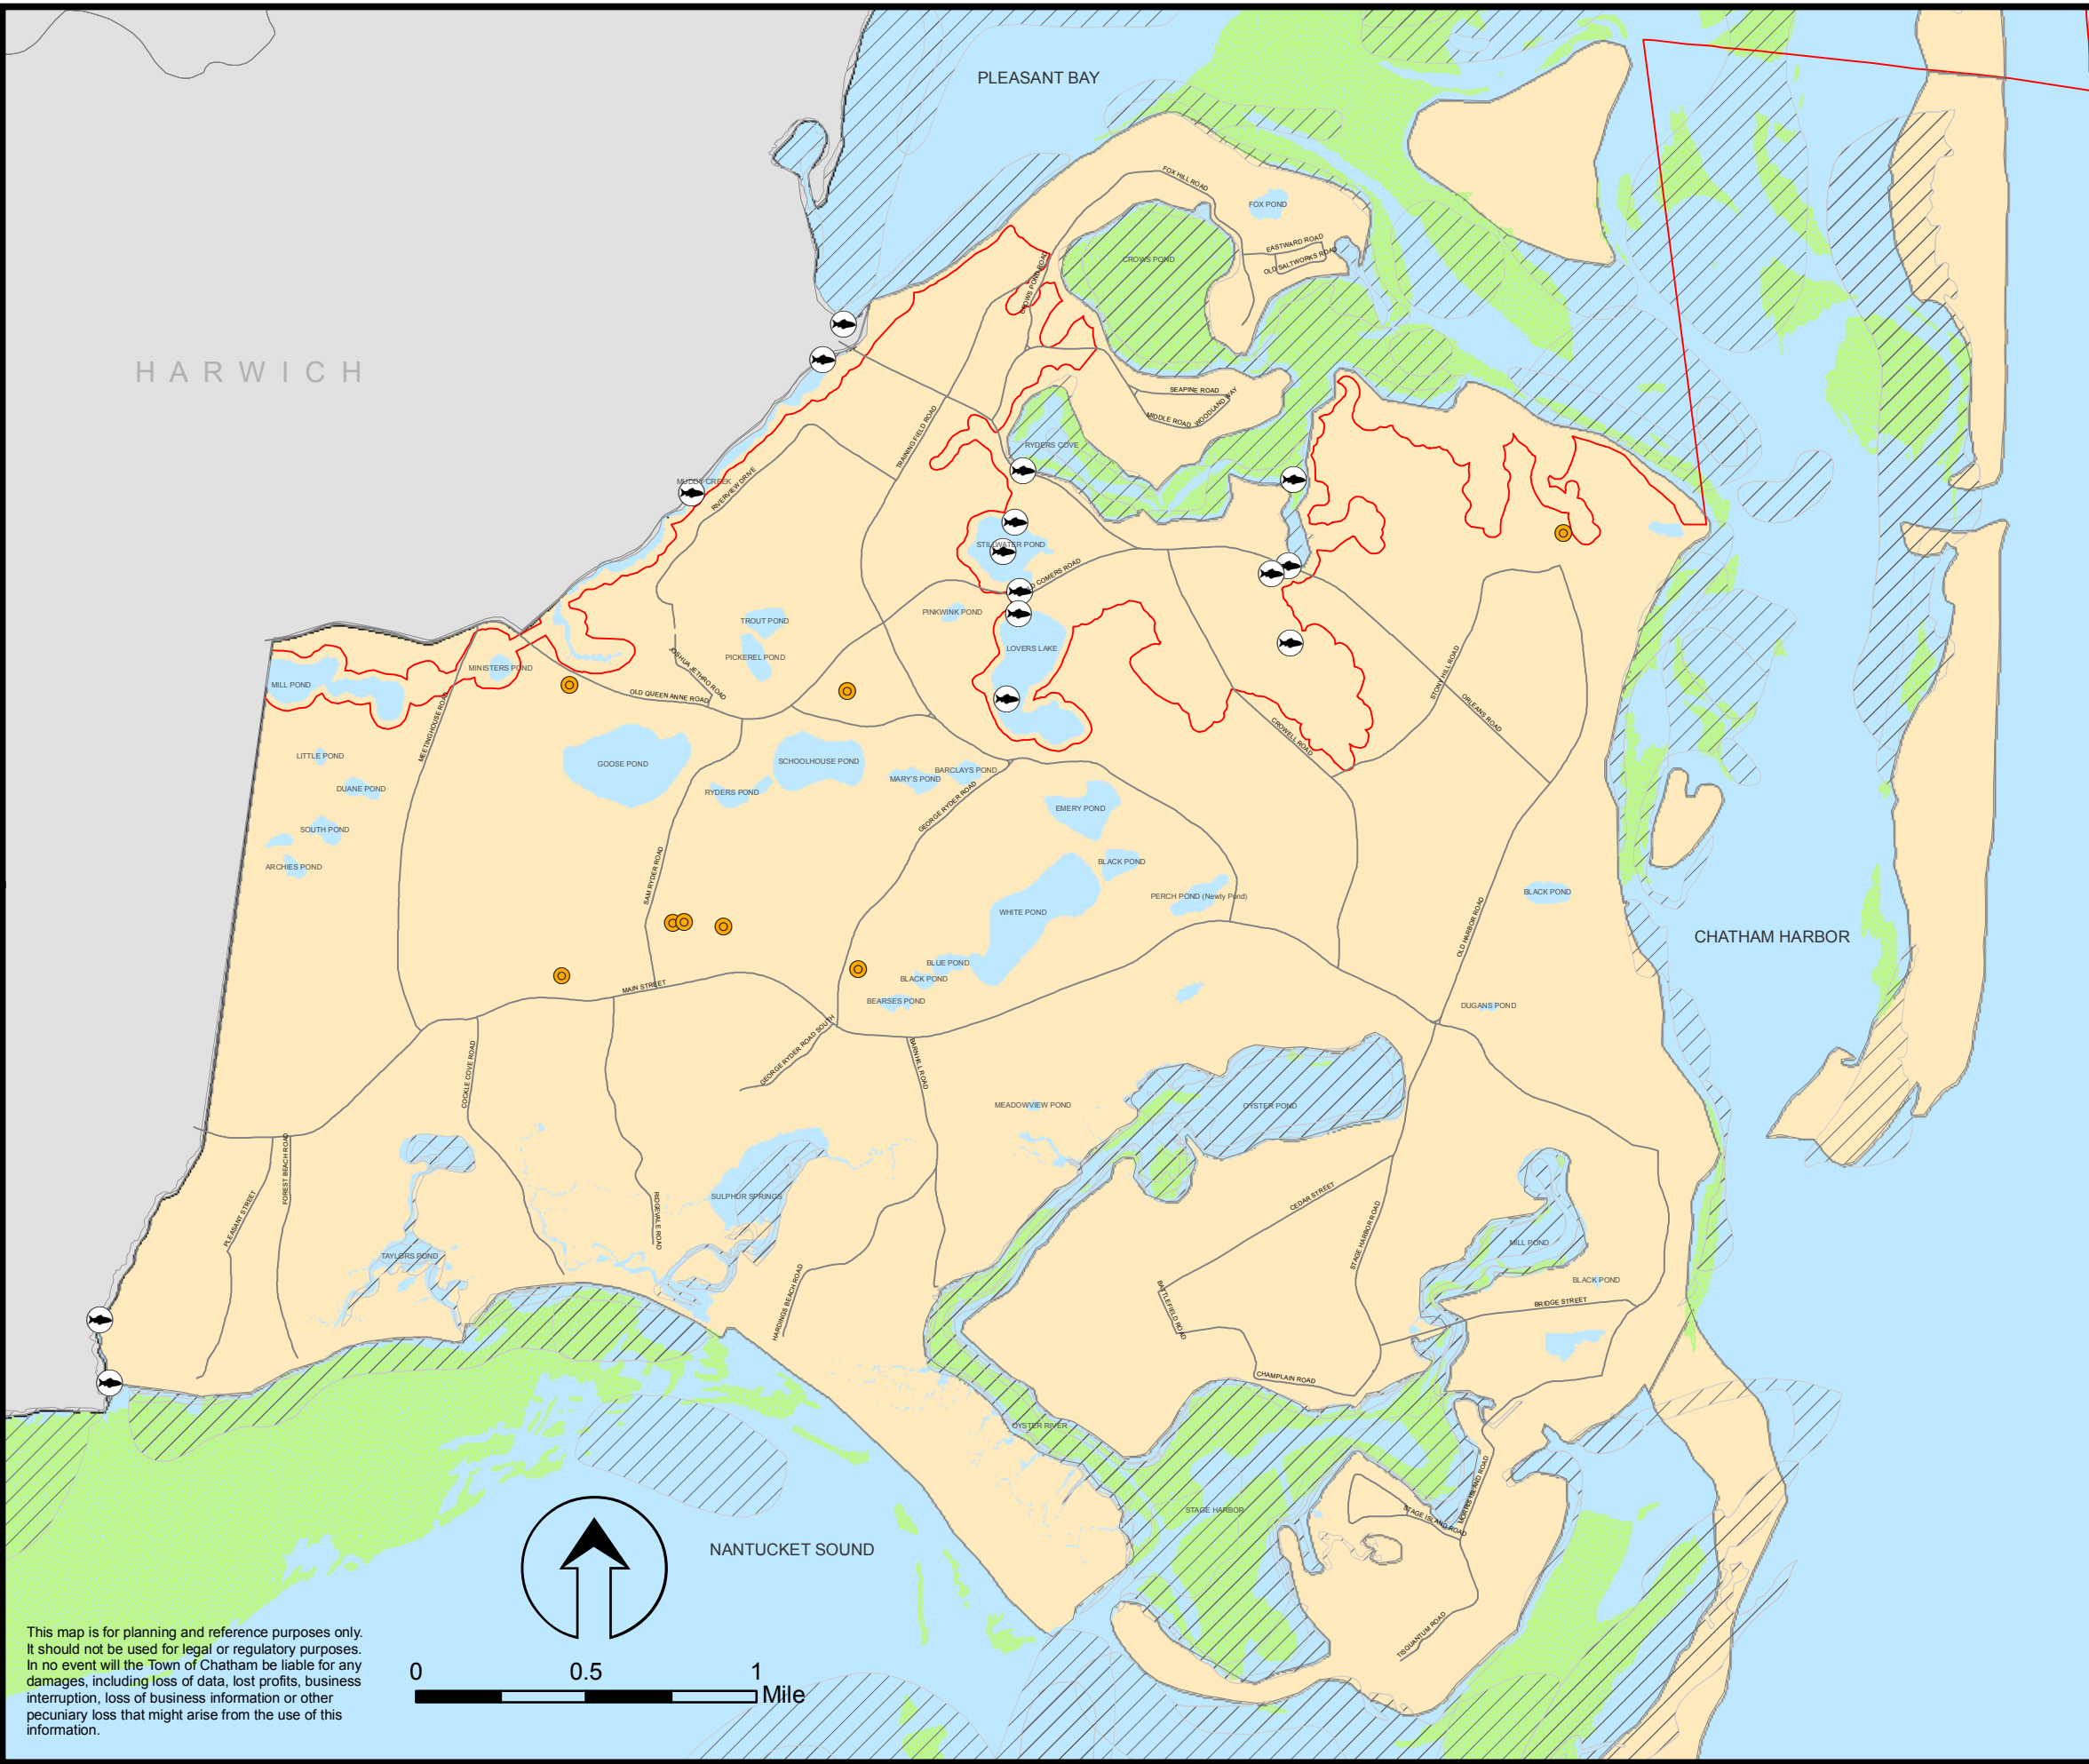

FINAL DRAFT

**Map 6C
Eelgrass, Fisheries &
Vernal Pools**

- Anadromous Fish Runs
- Certified Vernal Pools
- Area of Critical Environmental Concern (ACEC)
- Eelgrass Beds DEP
- Shellfish Suitability Areas
- Chatham Town Boundary
- Water Bodies

This map is for planning and reference purposes only. It should not be used for legal or regulatory purposes. In no event will the Town of Chatham be liable for any damages, including loss of data, lost profits, business interruption, loss of business information or other pecuniary loss that might arise from the use of this information.